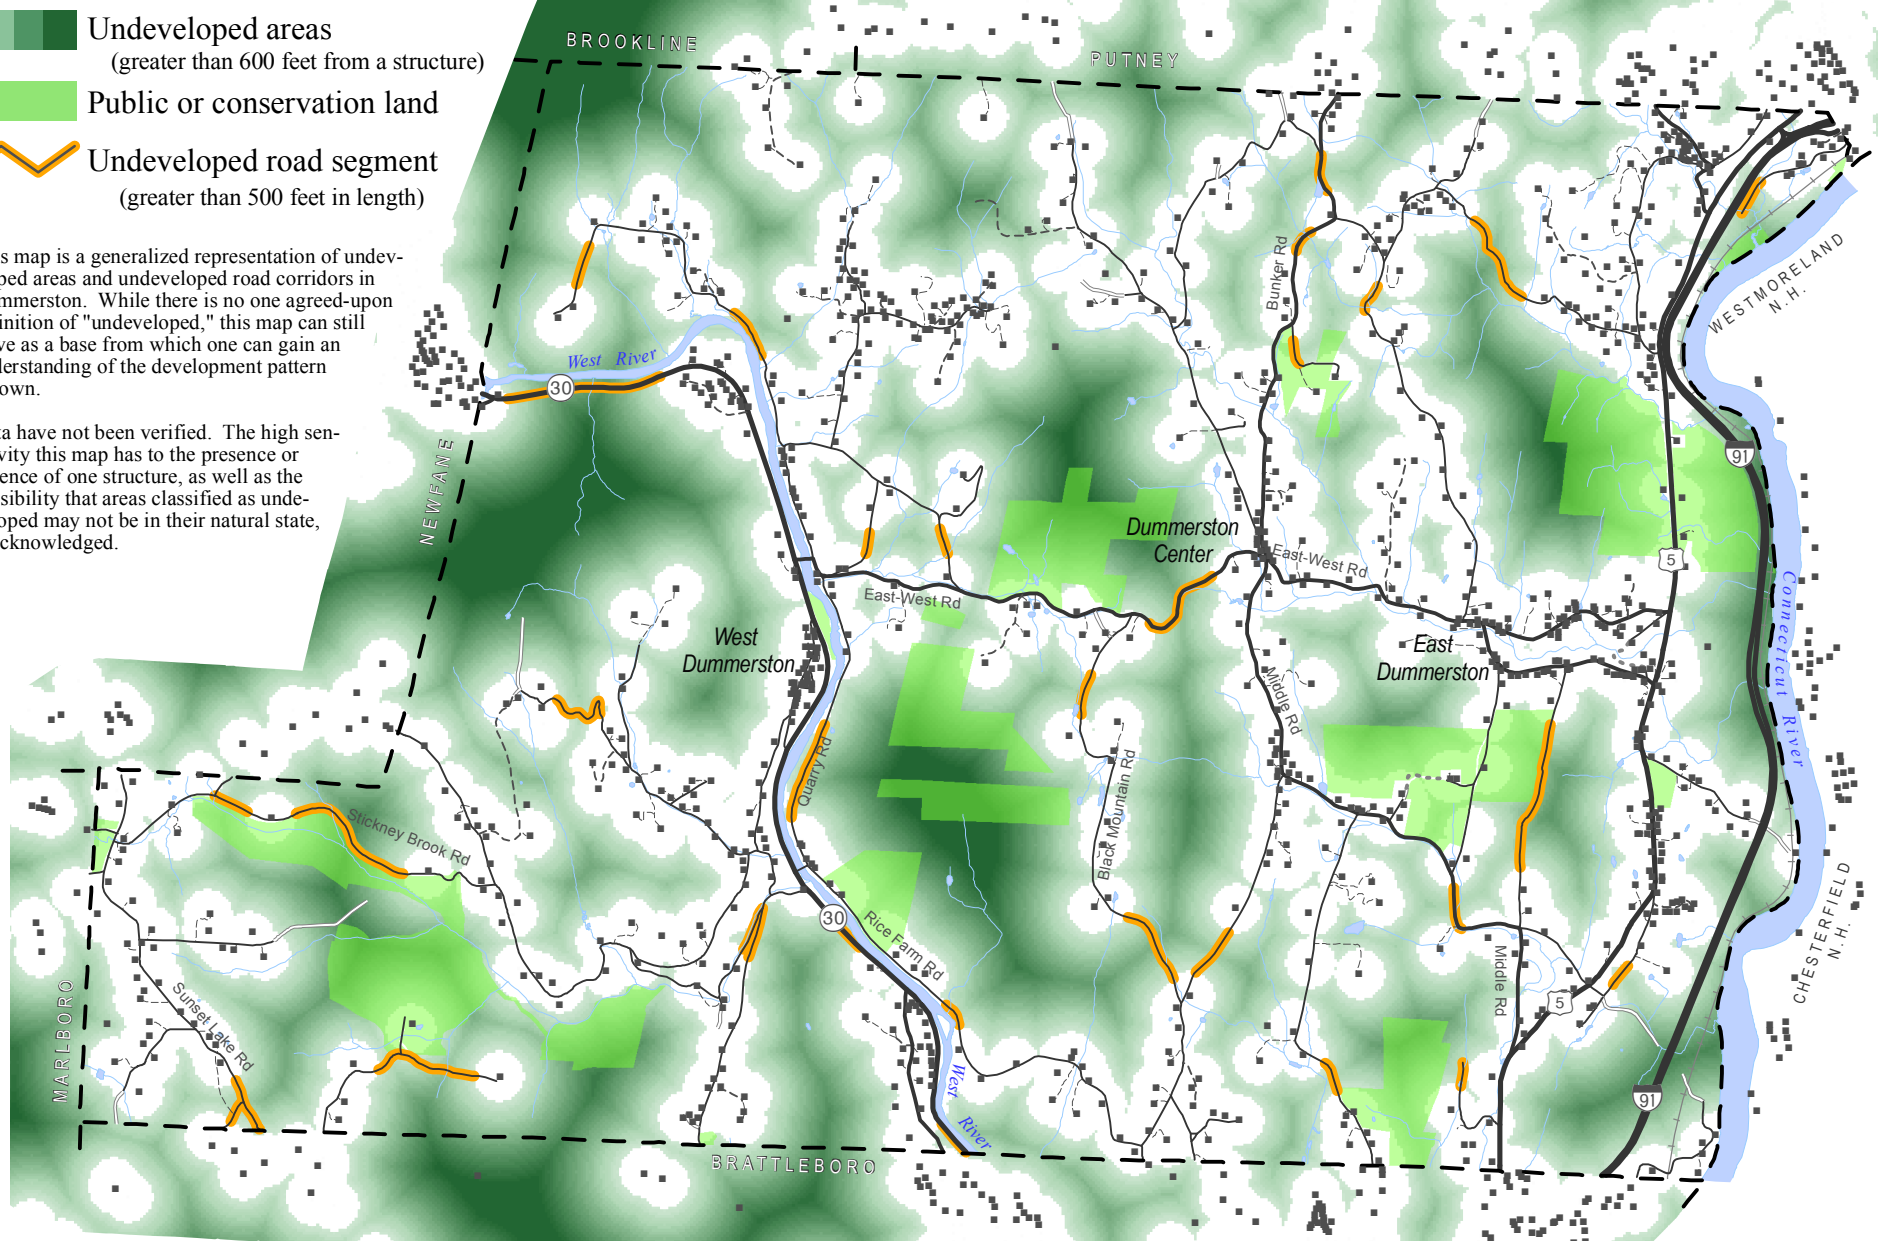

# Undeveloped Areas Town of Dummerston, Vt.

-  Undeveloped areas  
(greater than 600 feet from a structure)
-  Public or conservation land
-  Undeveloped road segment  
(greater than 500 feet in length)

This map is a generalized representation of undeveloped areas and undeveloped road corridors in Dummerston. While there is no one agreed-upon definition of "undeveloped," this map can still serve as a base from which one can gain an understanding of the development pattern in town.

Data have not been verified. The high sensitivity this map has to the presence or absence of one structure, as well as the possibility that areas classified as undeveloped may not be in their natural state, is acknowledged.

0.5 0 0.5 1 1.5 Miles

1:55,000