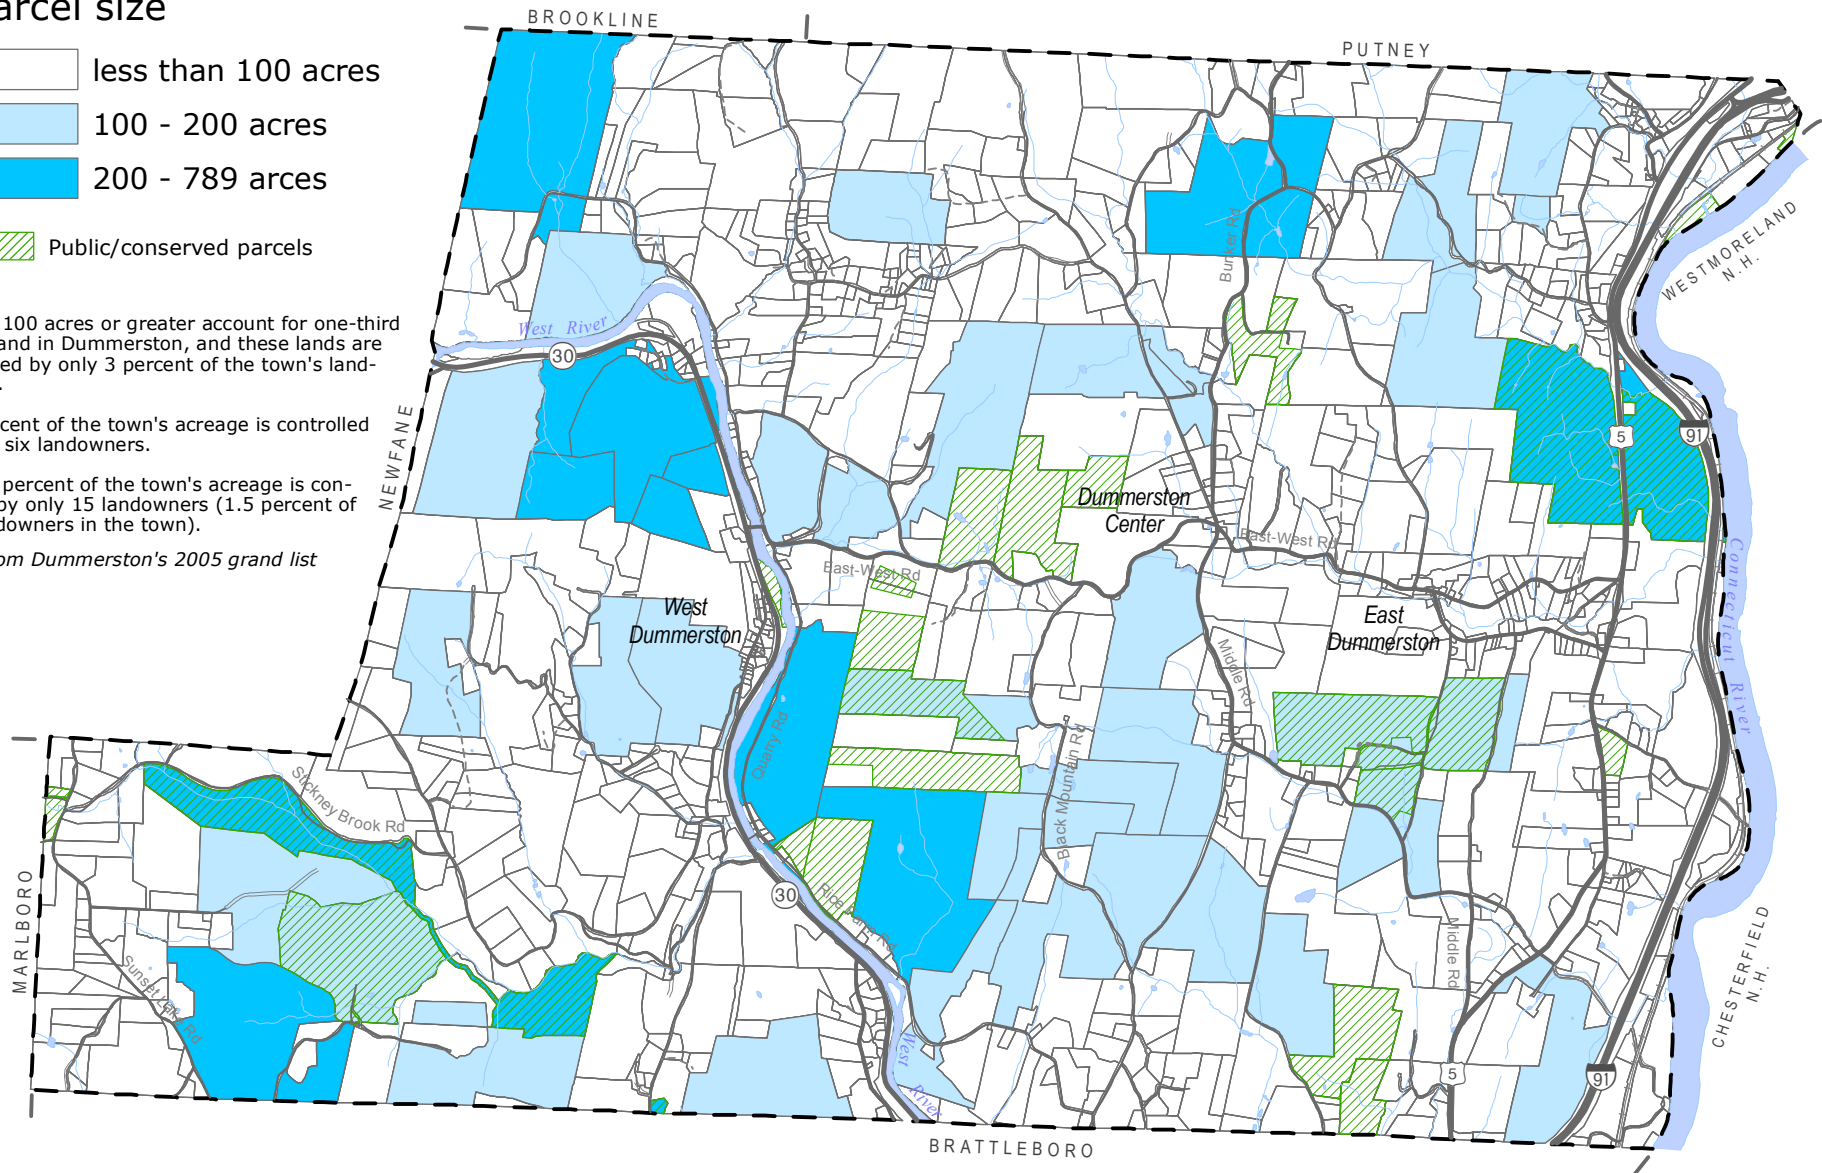

Large Parcels

Town of Dummerston, Vt.

Parcel size

 less than 100 acres

 100 - 200 acres

 200 - 789 acres

 Public/conserved parcels

Parcels 100 acres or greater account for one-third of the land in Dummerston, and these lands are controlled by only 3 percent of the town's landowners.

Ten percent of the town's acreage is controlled by only six landowners.

Twenty percent of the town's acreage is controlled by only 15 landowners (1.5 percent of the landowners in the town).

data from Dummerston's 2005 grand list

0.5 0 0.5 1 1.5 Miles

1:55,000